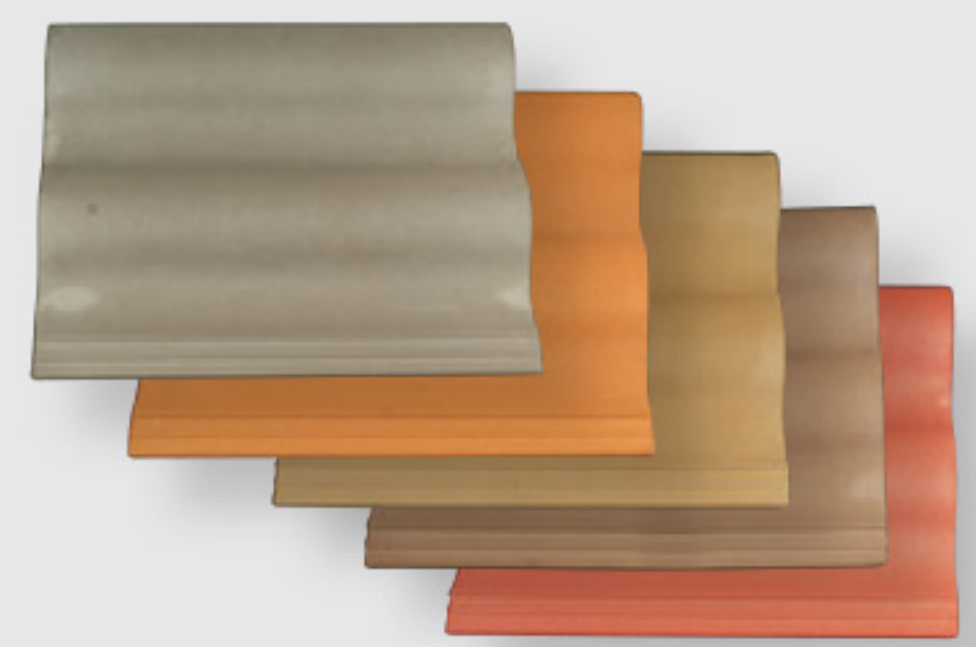

Valid Until 30 Apr 2024

BUILD SAVINGS

Double Roman Standard Roof Tiles

7⁹⁹ each

38 x 114 x 3.6m

64⁹⁹ each

38 x 114 x 4.2m

75⁹⁹ each

PT129
PT129B
1200 x 900mm

599⁹⁹ each

PTT1515
PTT1515B
1500mm x 1500mm

999⁹⁹ each

Aluminium Sliding Door

SD1521B/1821B

- 1.8 x 2.1m
- Universal opener
- Full glass
- Available in bronze

1.50